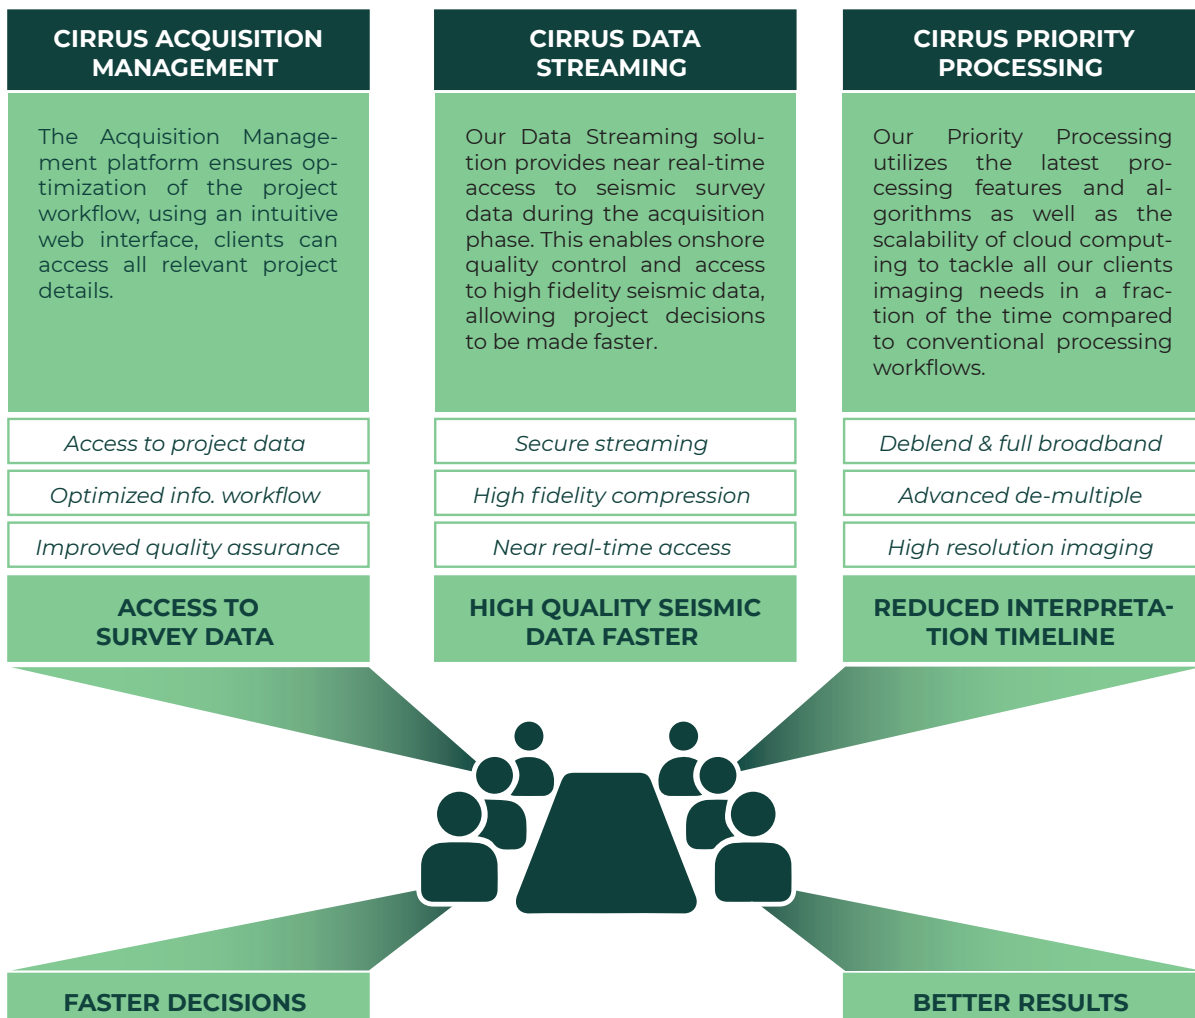

Are you looking for **BETTER DATA FASTER?**

PXGEO's Cirrus™ brings you closer to your seismic data, enables informed exploration decisions to be made in near real-time.

Cirrus™ is a suite of cloud-based seismic data management services designed to bring our clients better data faster and thereby shortening the exploration cycle.